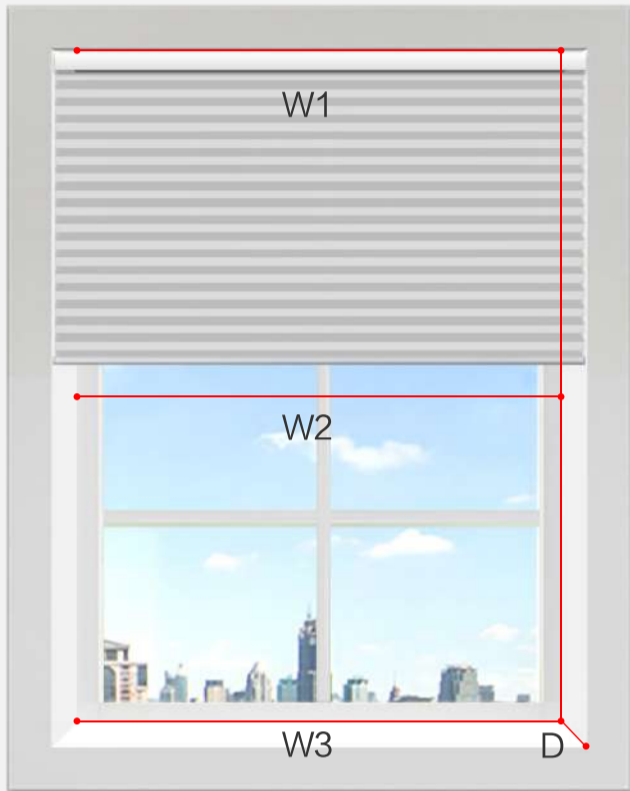

38 mm

38mm Headrail

38mm Bottom Rail

45 mm

45mm Headrail

45mm Bottom Rail

Measurement and Installation

Inside Mount

Measurement requirements :
 The depth(D)of the window hole should be more than 6cm.
 Width: Measue W1,W2,W3, select the shortest one as the Width
 Width of Blind=Width-1cm
 Height of Blind=Height

Outside Mount