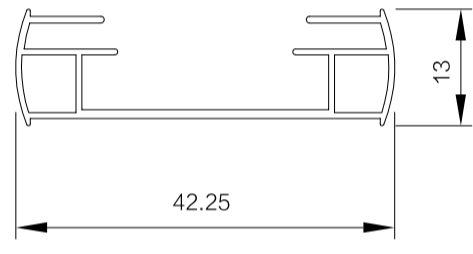

☀️ 93024C

☀️ 93024D

☀️ 93024E

Parameters of Rail

26 mm

Cordless Headrail

Continuous Loop/Bead Chain/Motorized Headrail

26mm Bottom Rail

38 mm

38mm Headrail

38mm Bottom Rail

45 mm

45mm Headrail

45mm Bottom Rail

Measurement and Installation

Inside Mount