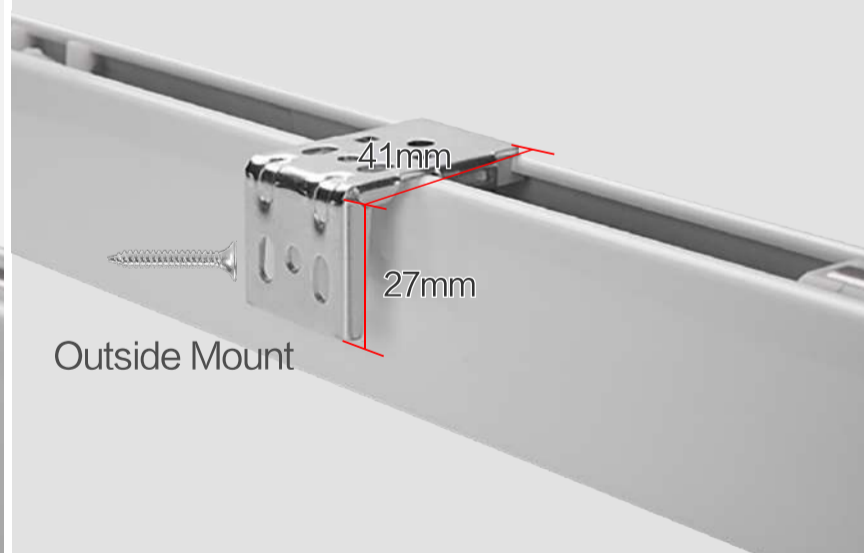

Window frames protruding the wall by more than 1cm will not be suitable for the outside mounting
Width of Blind=Width+10cm
Height of Blind=Height+15cm