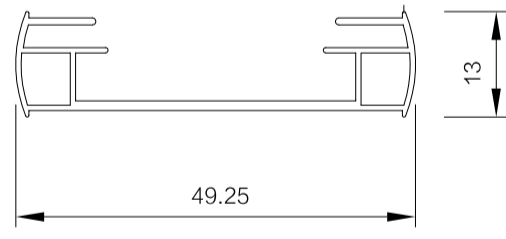

☀️ 93024C

☀️ 93024D

☀️ 93024E

Parameters of Rail

26 mm

Cordless Headrail

Continuous Loop/Bead Chain/Motorized Headrail

26mm Bottom Rail

38 mm

38mm Headrail

38mm Bottom Rail

45 mm

45mm Headrail

45mm Bottom Rail

Measurement and Installation

Inside Mount

Measurement requirements :
 The depth(D)of the window hole should be more than 6cm.
 Width: Measue W1,W2,W3, select the shortest one as the Width
 Width of Blind=Width-1cm
 Height of Blind=Height

Outside Mount