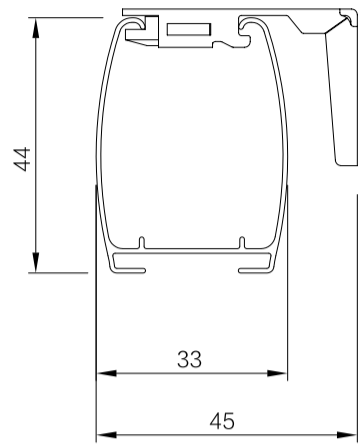

☀️ 93024C

☀️ 93024D

☀️ 93024E

Parameters of Rail

26 mm

Cordless Headrail

Continuous Loop/Bead Chain/Motorized Headrail

26mm Bottom Rail

38 mm

38mm Headrail

38mm Bottom Rail

45 mm

45mm Headrail

45mm Bottom Rail

Measurement and Installation

Inside Mount

Measurement requirements :
 The depth(D)of the window hole should be more than 6cm.
 Width: Measue W1,W2,W3, select the shortest one as the Width
 Width of Blind=Width-1cm
 Height of Blind=Height

Outside Mount