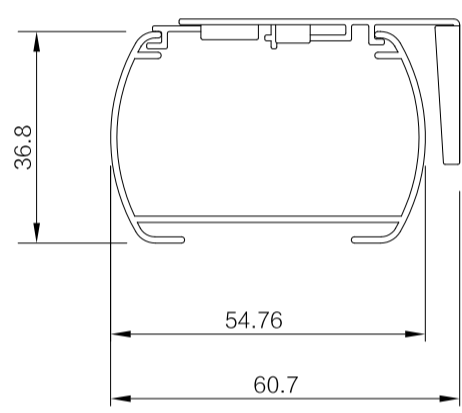

☀️ 93024C

☀️ 93024D

☀️ 93024E

Parameters of Rail

26 mm

Cordless Headrail

Continuous Loop/Bead Chain/Motorized Headrail

26mm Bottom Rail

38 mm

38mm Headrail

38mm Bottom Rail

45 mm

45mm Headrail

45mm Bottom Rail

Measurement and Installation

Inside Mount

Measurement requirements :
 The depth(D)of the window hole should be more than 6cm.
 Width: Measue W1,W2,W3, select the shortest one as the Width
 Width of Blind=Width-1cm
 Height of Blind=Height

Outside Mount