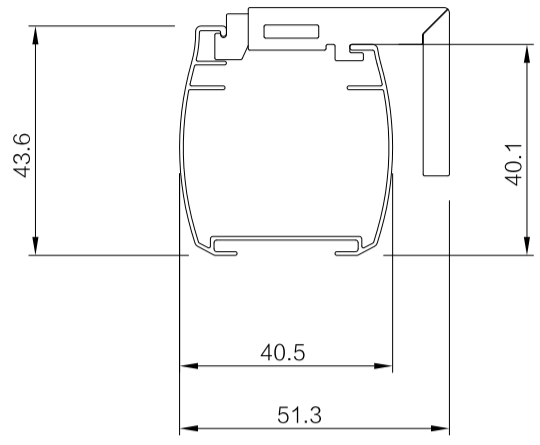

☀️ 93024C

☀️ 93024D

☀️ 93024E

Parameters of Rail

26 mm

Cordless Headrail

Continuous Loop/Bead Chain/Motorized Headrail

26mm Bottom Rail

38 mm

38mm Headrail

38mm Bottom Rail

45 mm

45mm Headrail

45mm Bottom Rail

Measurement and Installation

Inside Mount

Measurement requirements :
 The depth(D)of the window hole should be more than 6cm.
 Width: Measue W1,W2,W3, select the shortest one as the Width
 Width of Blind=Width-1cm
 Height of Blind=Height

Outside Mount