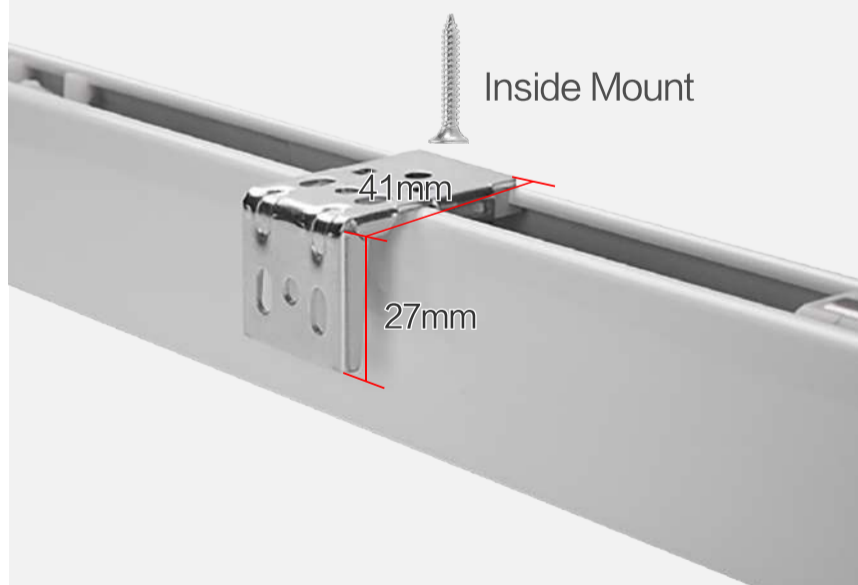

38 mm

38mm Headrail

38mm Bottom Rail

45 mm

45mm Headrail

45mm Bottom Rail

Measurement and Installation

Inside Mount

Measurement requirements :
 The depth(D)of the window hole should be more than 6cm.
 Width: Measue W1,W2,W3, select the shortest one as the Width
 Width of Blind=Width-1cm
 Height of Blind=Height

Outside Mount