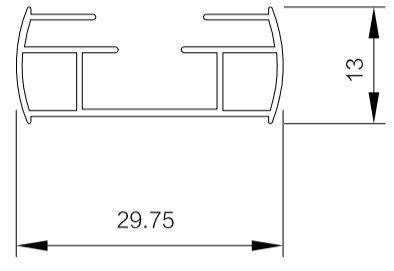

☀️ 93024C

☀️ 93024D

☀️ 93024E

Parameters of Rail

26 mm

Cordless Headrail

Continuous Loop/Bead Chain/Motorized Headrail

26mm Bottom Rail

38 mm

38mm Headrail

38mm Bottom Rail

45 mm

45mm Headrail

45mm Bottom Rail

Measurement and Installation

Inside Mount

Measurement requirements :
 The depth(D)of the window hole should be more than 6cm.
 Width: Measue W1,W2,W3, select the shortest one as the Width
 Width of Blind=Width-1cm
 Height of Blind=Height

Outside Mount