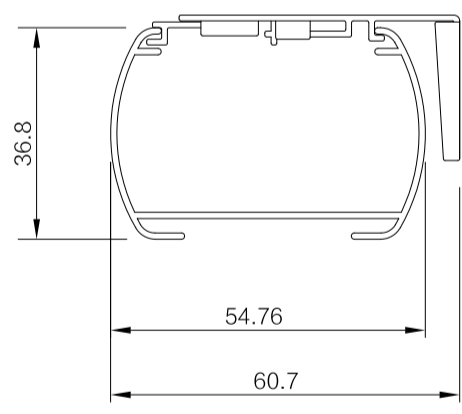

38 mm

38mm Headrail

38mm Bottom Rail

45 mm

45mm Headrail

45mm Bottom Rail

Measurement and Installation

Inside Mount

Measurement requirements :
 The depth(D)of the window hole should be more than 6cm.
 Width: Measue W1,W2,W3, select the shortest one as the Width
 Width of Blind=Width-1cm
 Height of Blind=Height

Outside Mount

Window frames protruding the wall by more than 1cm will not be suitable for the outside mounting
 Width of Blind=Width+10cm
 Height of Blind=Height+15cm

Customizable Size

Honeycomb Size Considerations 26mm						
Lift System		Width		Drop		Max Area
Cordless	Regular Cordless	300 mm	2500 mm	500 mm	2400 mm	
	TDBU Cordless	420 mm				
	Day&Night Cordless					
Corded	Bottom Up Coated	200 mm	3000 mm	200 mm	3800 mm	
	Day&Night Double Corded	350 mm				
	TDBU Double Corded					
Continuous Loop	Cord Loop	360 mm	3000 mm	500 mm	2800 mm	
	Day&Night Loop	590 mm			2600 mm	
	TDBU Loop				2600 mm	
Skylight	Manual	250 mm	1500 mm	200 mm	3500 mm	5.0 M2
Motorized	Cordless With AC Power	700 mm	2500 mm	300 mm	3500 mm	5.0 M2
	Cordless With DC Power					
	Day& Night With AC Power	900 mm	3000 mm	600 mm	2600 mm	
	Day& Night With DC Power					
	Skylight with With AC Power	420 mm	2000 mm	300 mm	3500 mm	
	Skylight Battery With DC Power	350 mm				
	TDBU	950 mm				
Remark: 1. If for Continuous loop of TDBU or Day & Night ,if width more than 2 meter,the drop need to more than half of Width 2.AC power is with power line,DC power is with recharged battery 3.Skylight just will use 26mm,there is no skylight system in 38mm 45mm						